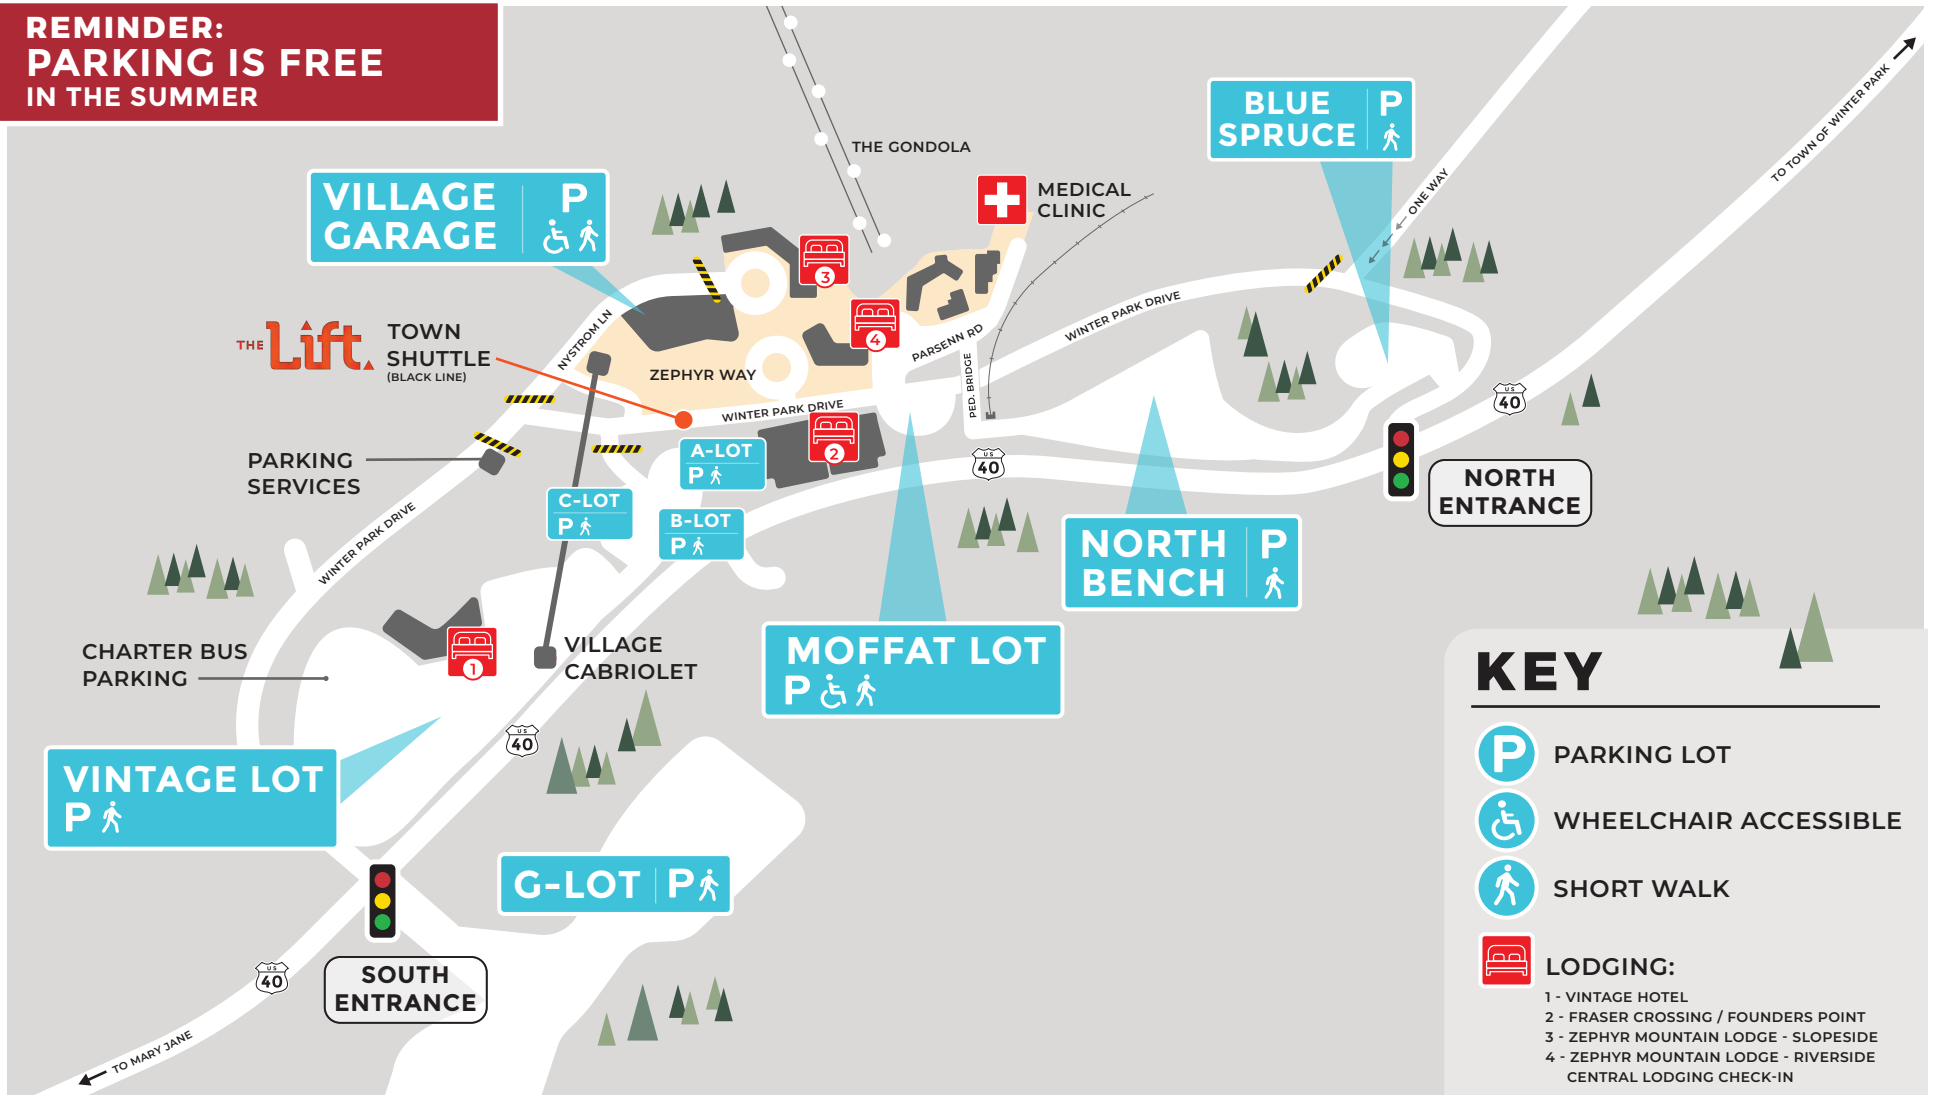

PARKING & TRANSPORTATION

**REMINDER:
 PARKING IS FREE
 IN THE SUMMER**

KEY

-  PARKING LOT
-  WHEELCHAIR ACCESSIBLE
-  SHORT WALK
-  **LODGING:**
 - 1 - VINTAGE HOTEL
 - 2 - FRASER CROSSING / FOUNDERS POINT
 - 3 - ZEPHYR MOUNTAIN LODGE - SLOPESIDE
 - 4 - ZEPHYR MOUNTAIN LODGE - RIVERSIDE CENTRAL LODGING CHECK-IN